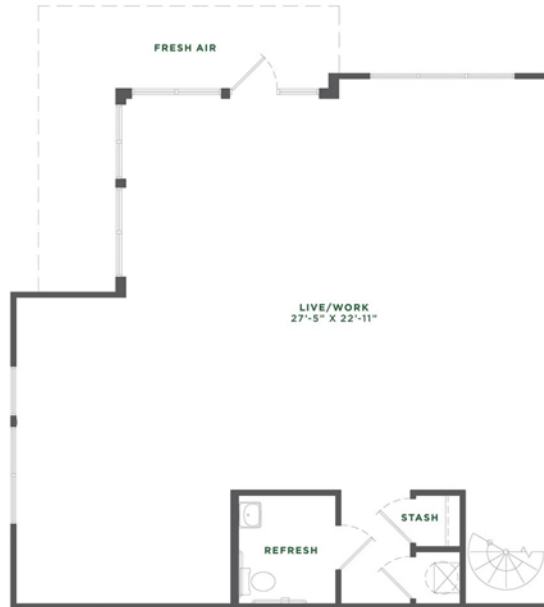

THE GOSSETT
— ON CHURCH —

UNIT - LW2

TWO BEDROOM | TWO BATHROOM
TOTAL SQFT. 2310