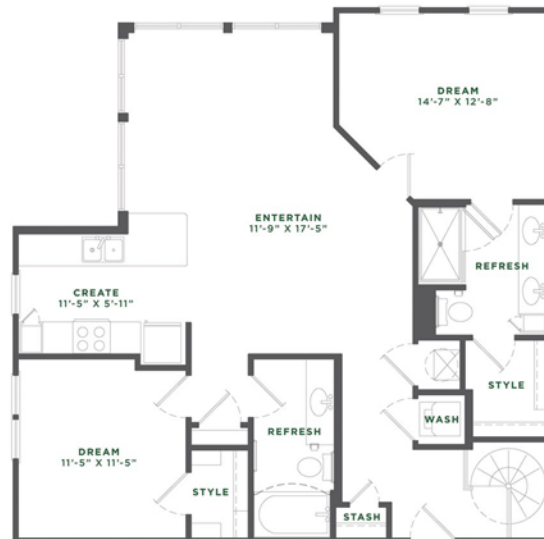

THE GOSSETT
— ON CHURCH —

UNIT - LW2

TWO BEDROOM | TWO BATHROOM
TOTAL SQFT. 2310