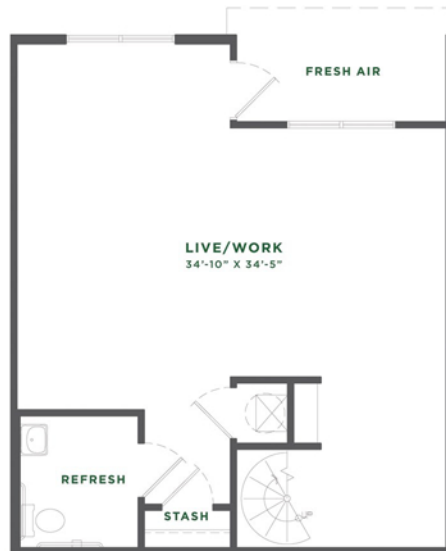

THE GOSSETT  
— ON CHURCH —

UNIT – LW1

ONE BEDROOM | ONE BATHROOM  
TOTAL SQFT. 1258