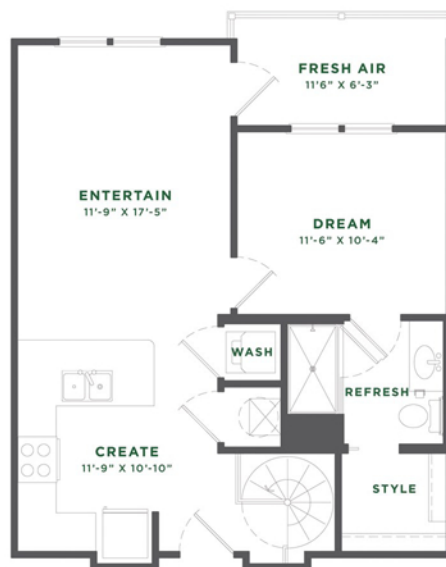

THE GOSSETT  
— ON CHURCH —

UNIT – LW1

ONE BEDROOM | ONE BATHROOM  
TOTAL SQFT. 1258