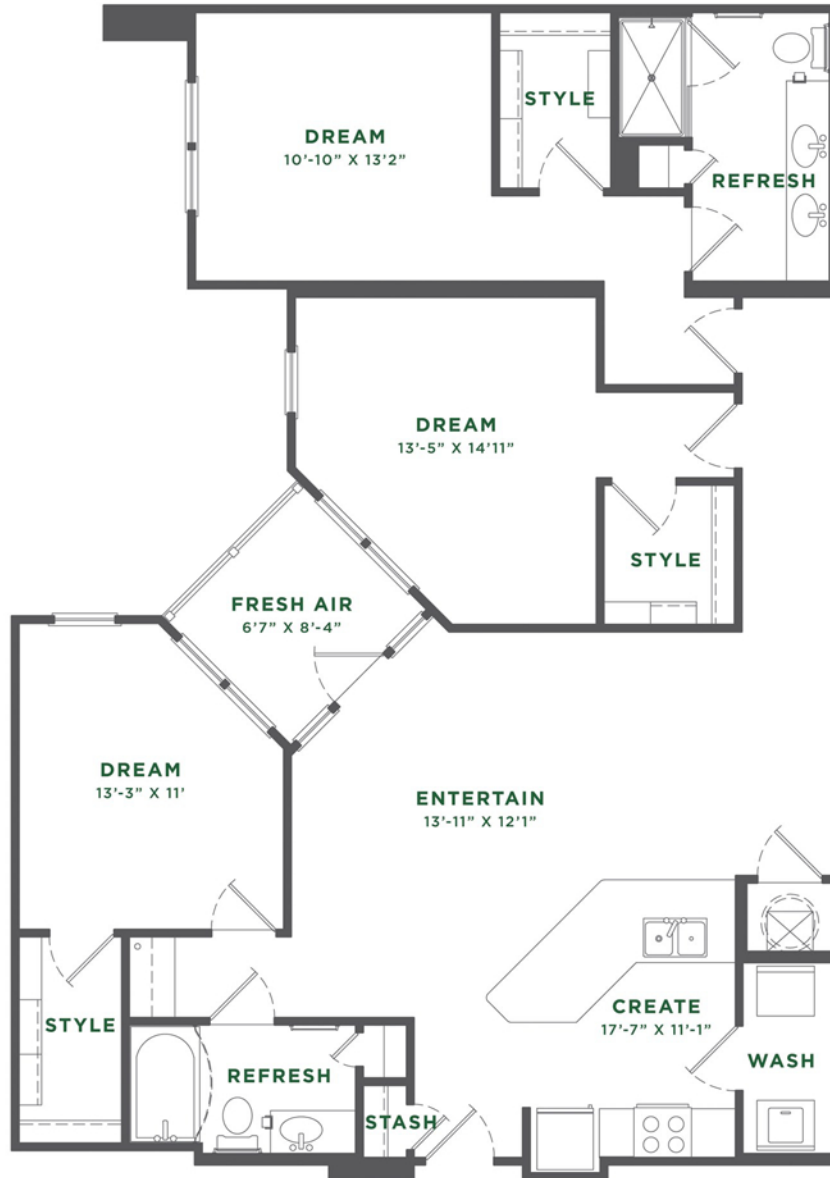

THE GOSSETT
— ON CHURCH —

UNIT - C2

THREE BEDROOM | TWO BATHROOM
TOTAL SQFT. 1498