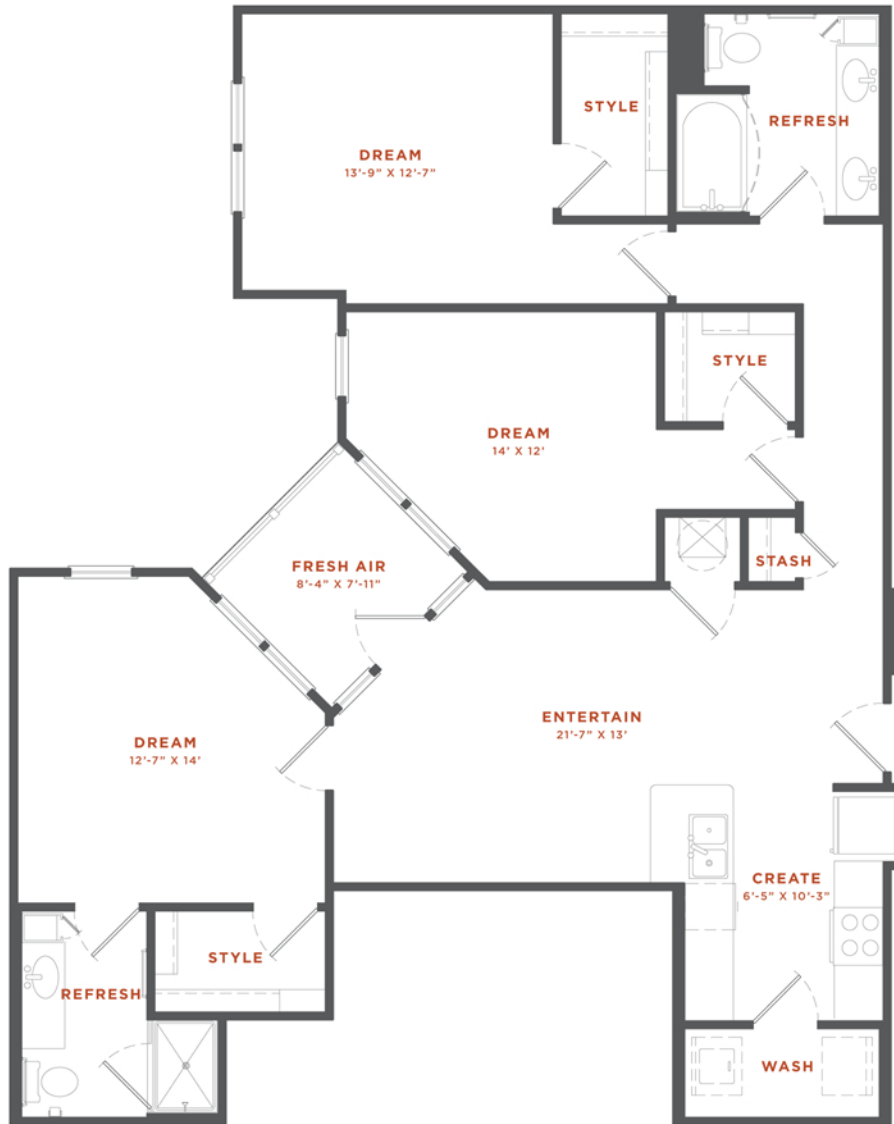

THE GOSSETT
— ON CHURCH —

UNIT - C1

THREE BEDROOM | TWO BATHROOM
TOTAL SQFT. 1,331