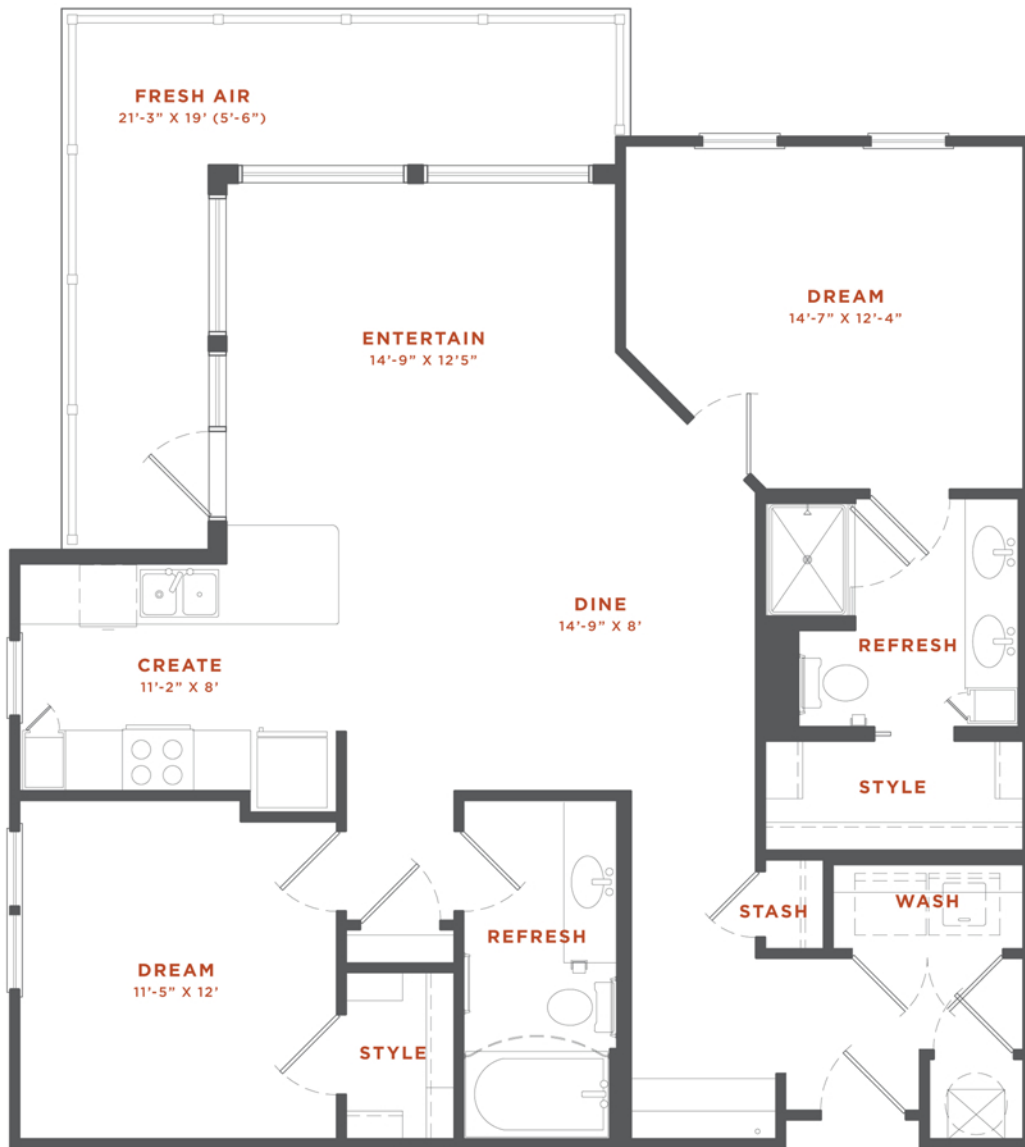

THE GOSSETT
— ON CHURCH —

UNIT - B6

TWO BEDROOM | TWO BATHROOM
TOTAL SQFT. 1,151