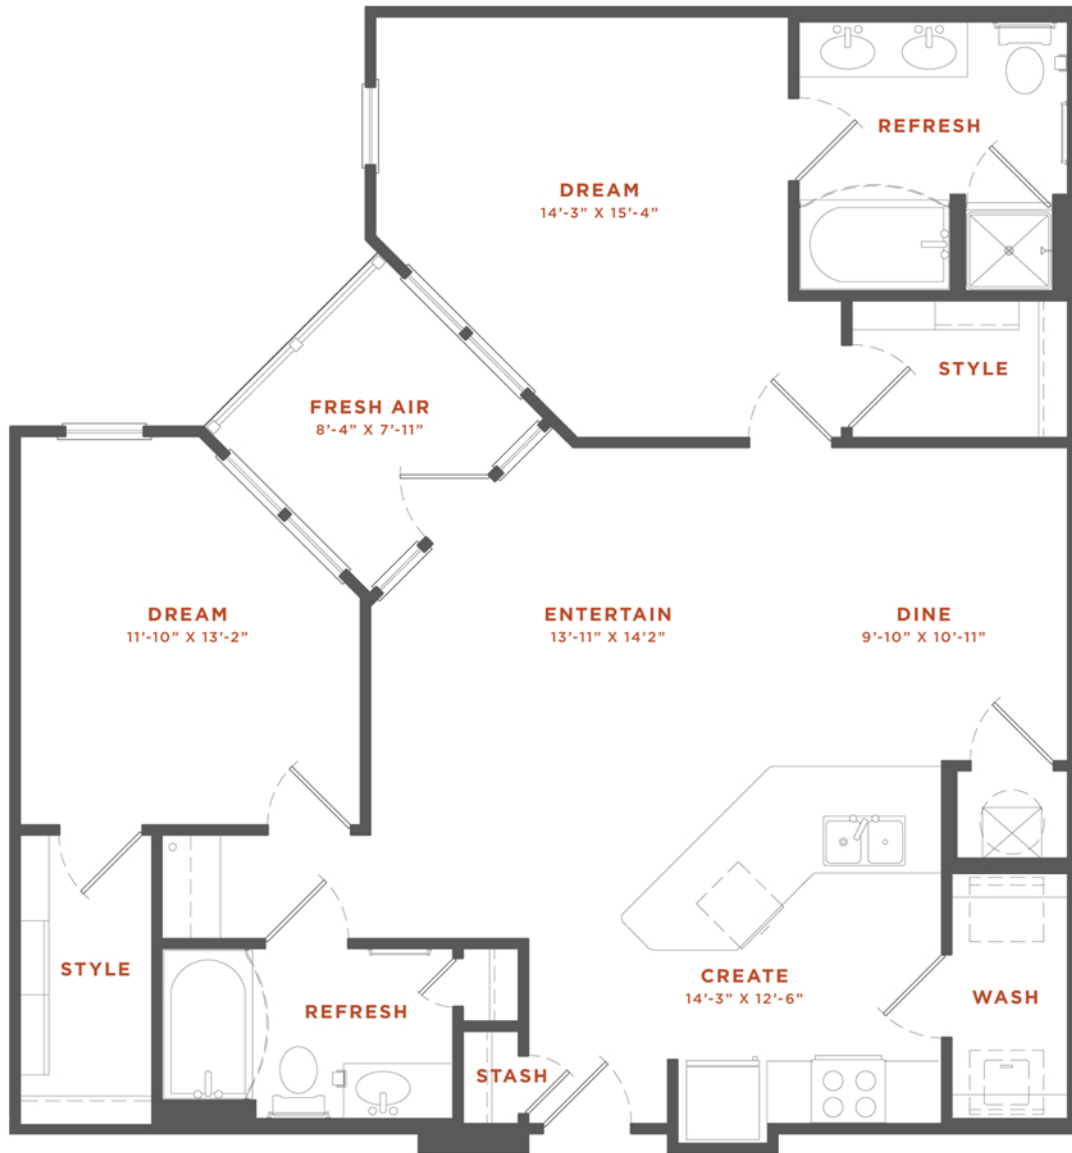

THE GOSSETT
— ON CHURCH —

UNIT – B5

TWO BEDROOM | TWO BATHROOM
TOTAL SQFT. 1,151