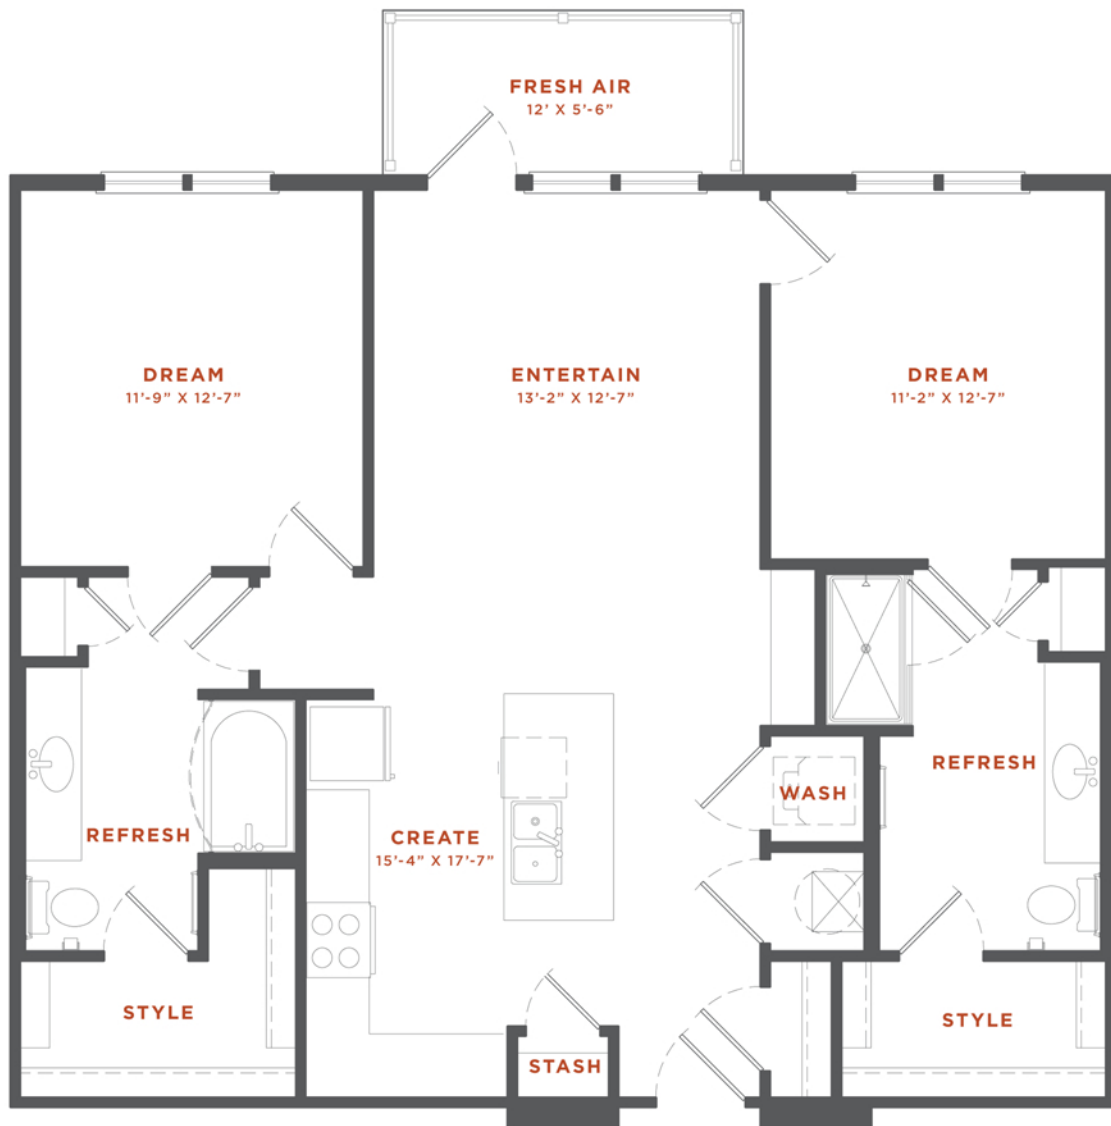

THE GOSSETT
— ON CHURCH —

UNIT – B4

TWO BEDROOM | TWO BATHROOM
TOTAL SQFT. 1,144