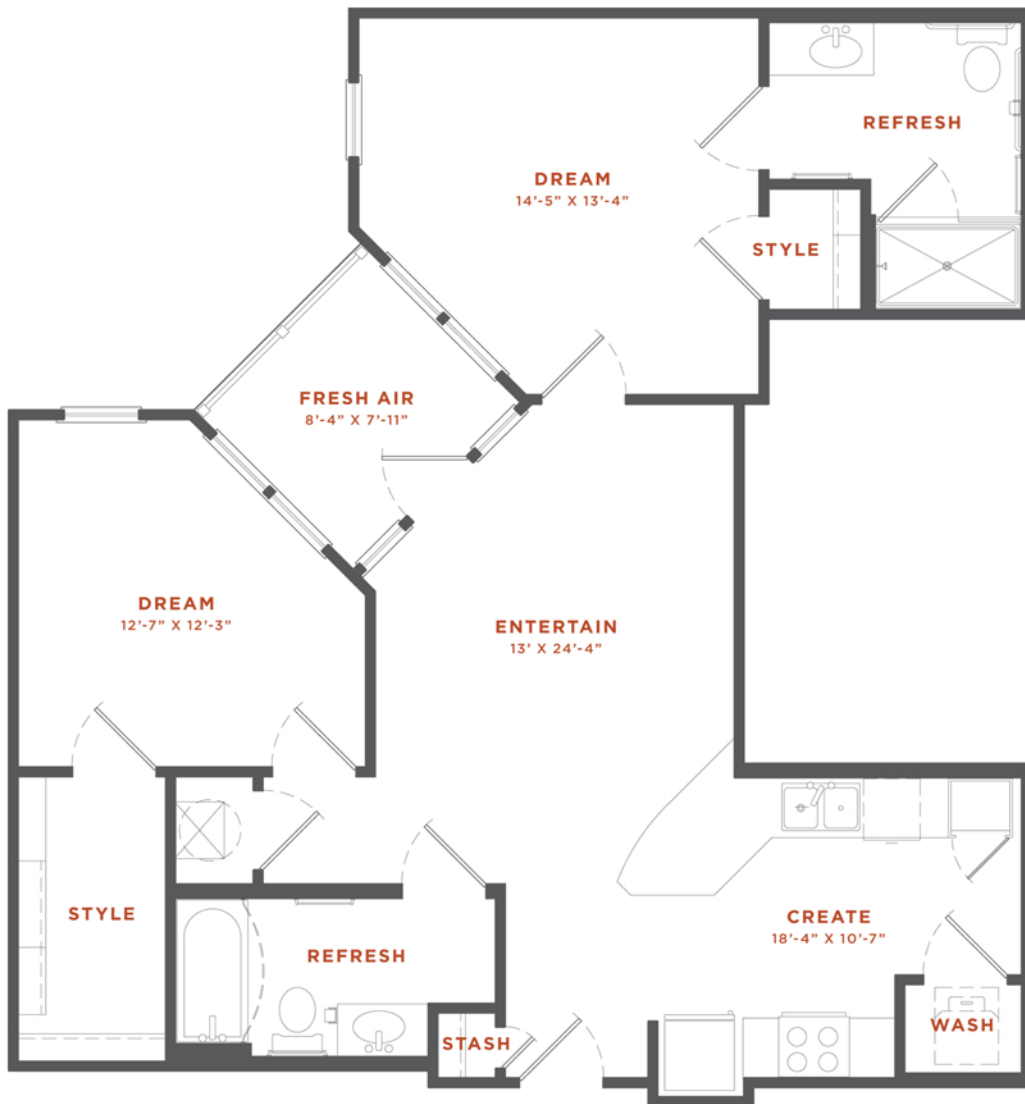

THE GOSSETT  
— ON CHURCH —

# UNIT – B3A

TWO BEDROOM | TWO BATHROOM  
TOTAL SQFT. 993