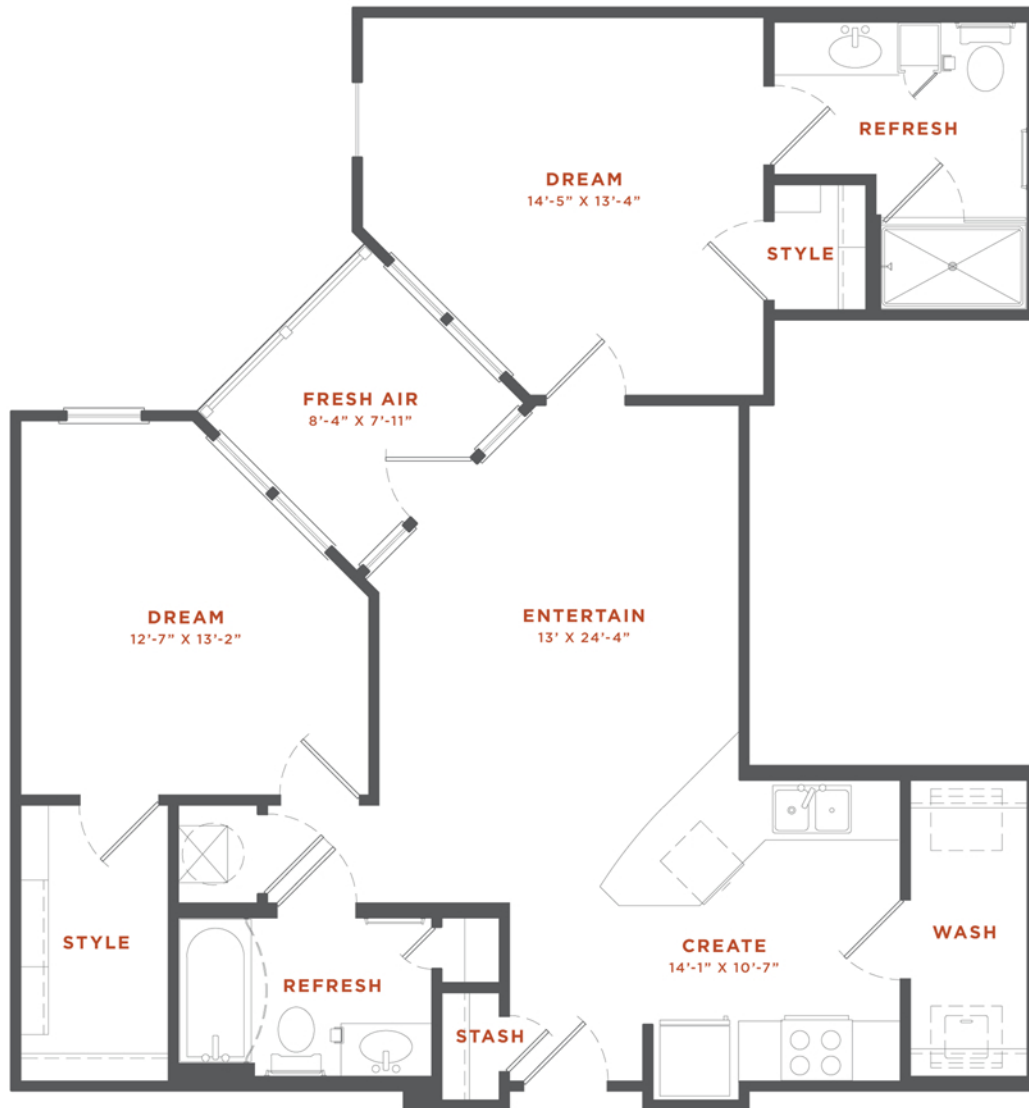

THE GOSSETT
— ON CHURCH —

UNIT – B3

TWO BEDROOM | TWO BATHROOM
TOTAL SQFT. 995