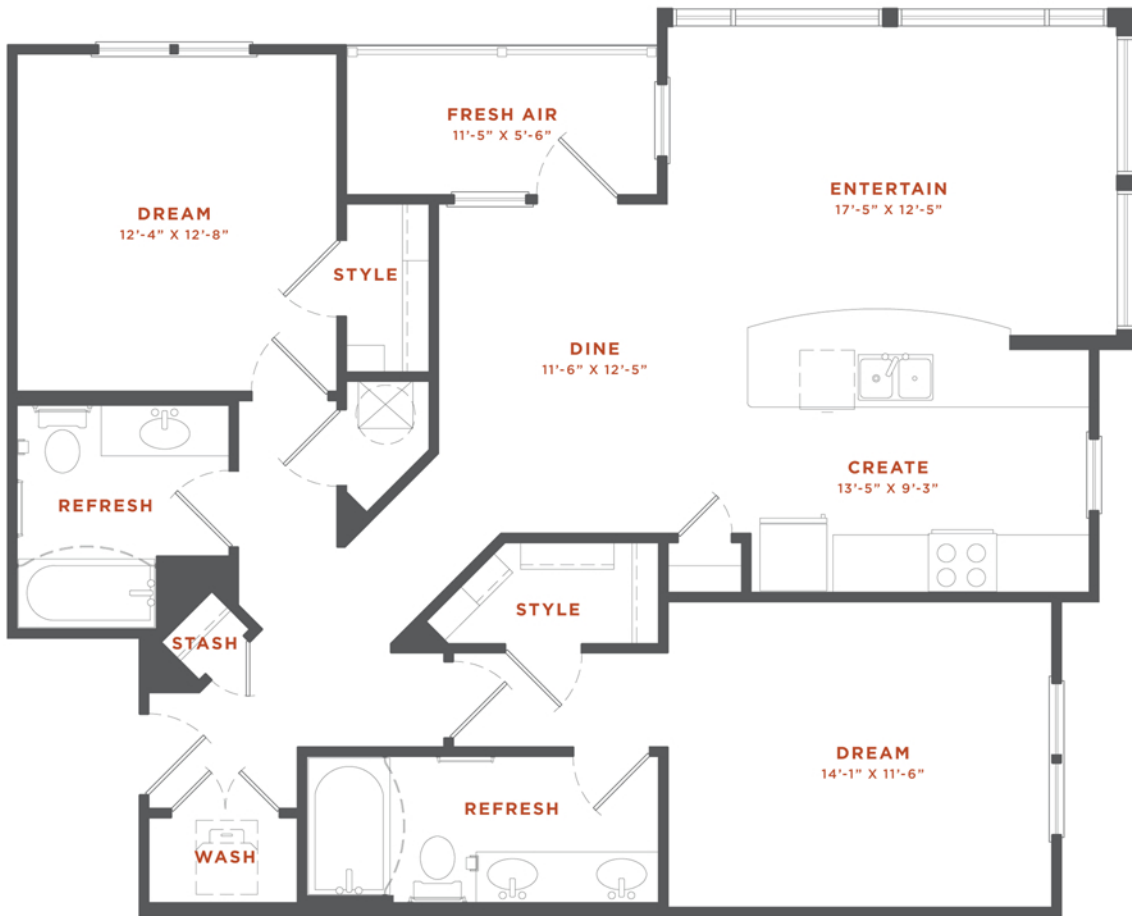

THE GOSSETT
— ON CHURCH —

UNIT – B2

TWO BEDROOM | TWO BATHROOM
TOTAL SQFT. 1,174