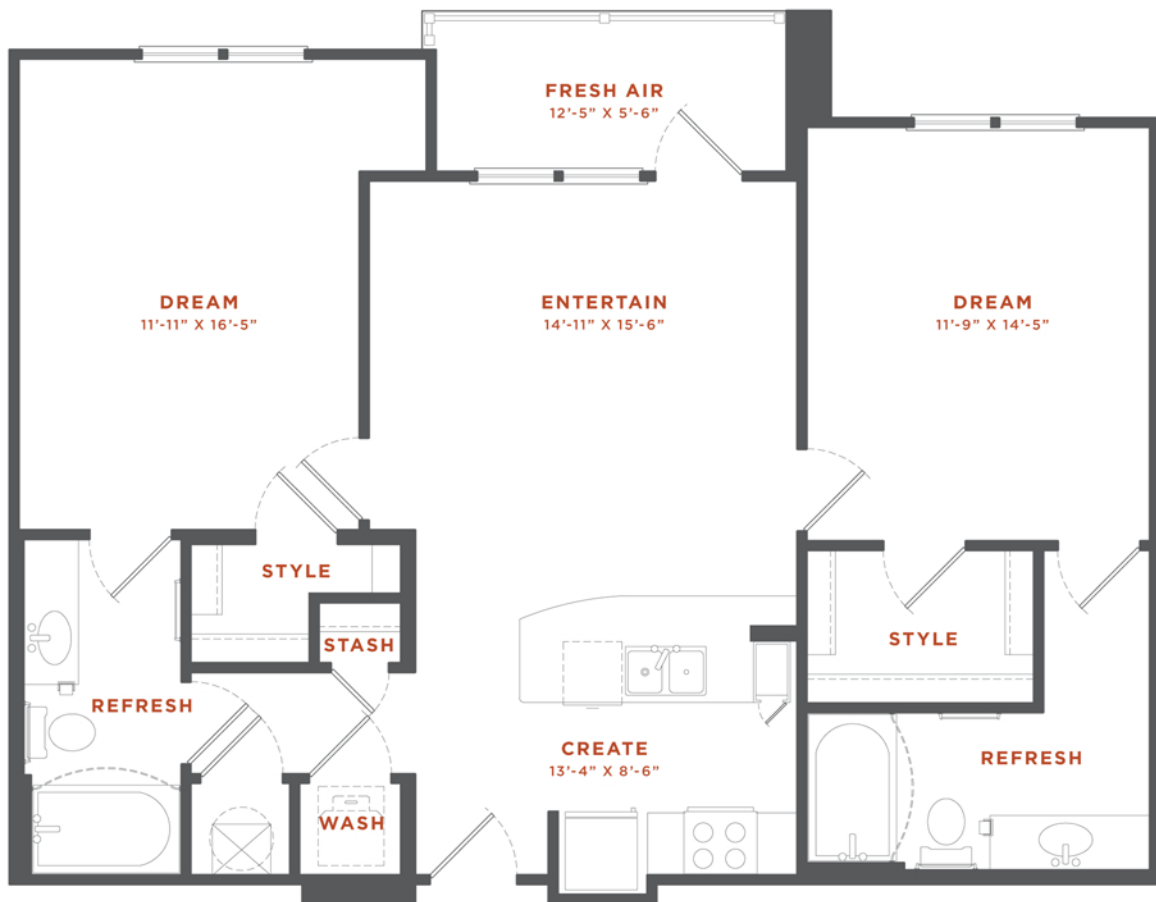

THE GOSSETT
— ON CHURCH —

UNIT – B1

TWO BEDROOM | TWO BATHROOM
TOTAL SQFT. 1,034