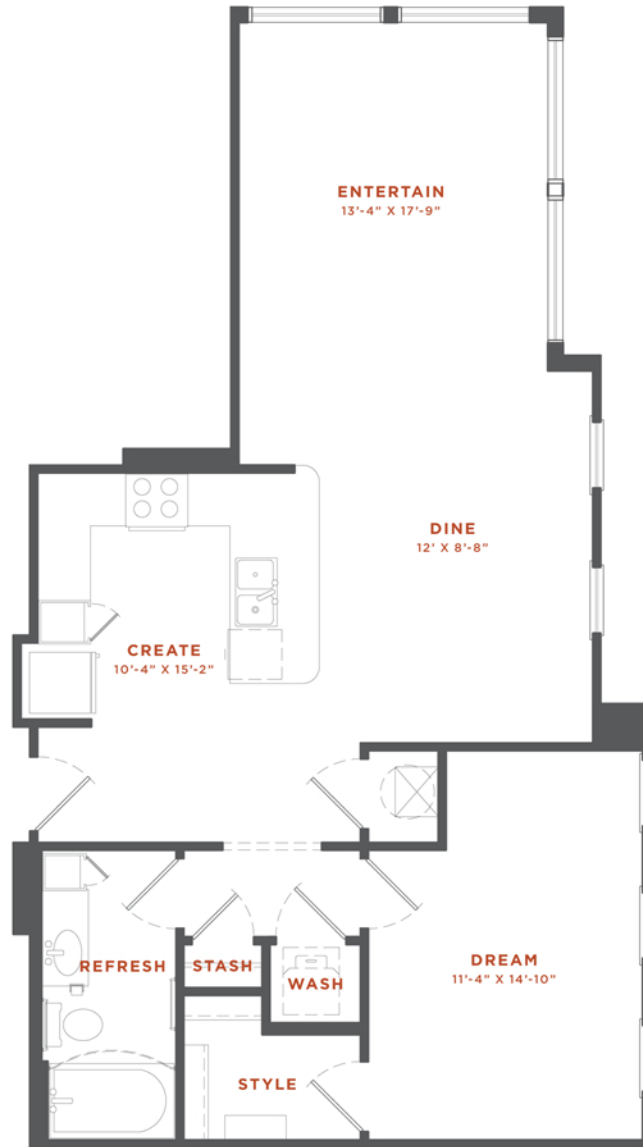

THE GOSSETT
— ON CHURCH —

UNIT – A7

ONE BEDROOM | ONE BATHROOM
TOTAL SQFT. 924