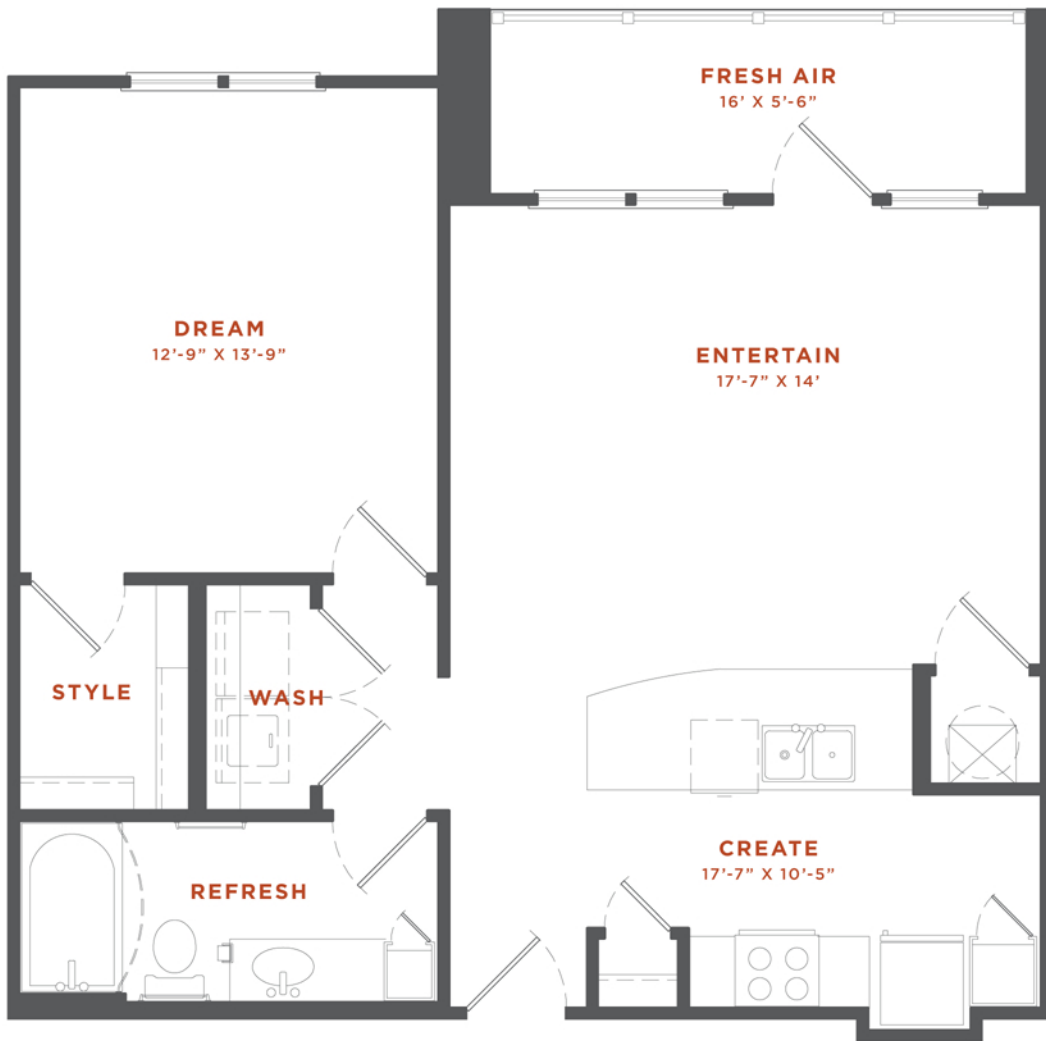

THE GOSSETT
— ON CHURCH —

UNIT – A6

ONE BEDROOM | ONE BATHROOM
TOTAL SQFT. 808