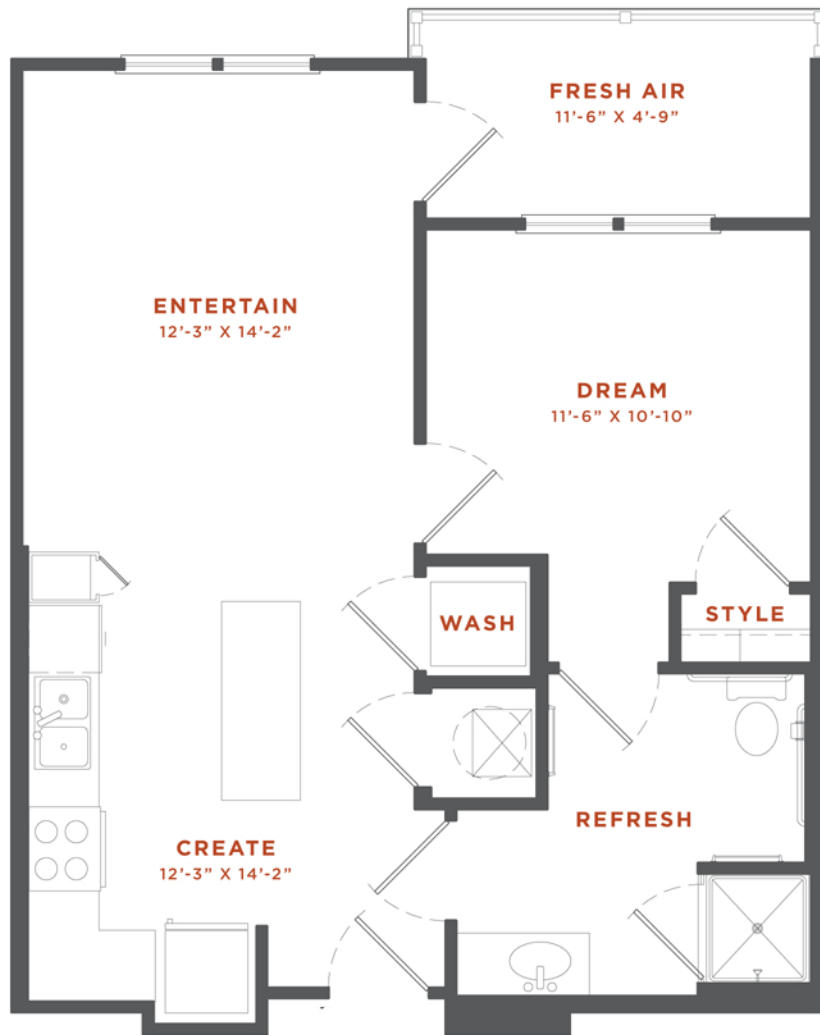

THE GOSSETT
— ON CHURCH —

UNIT – A1A

ONE BEDROOM | ONE BATHROOM
TOTAL SQFT. 630